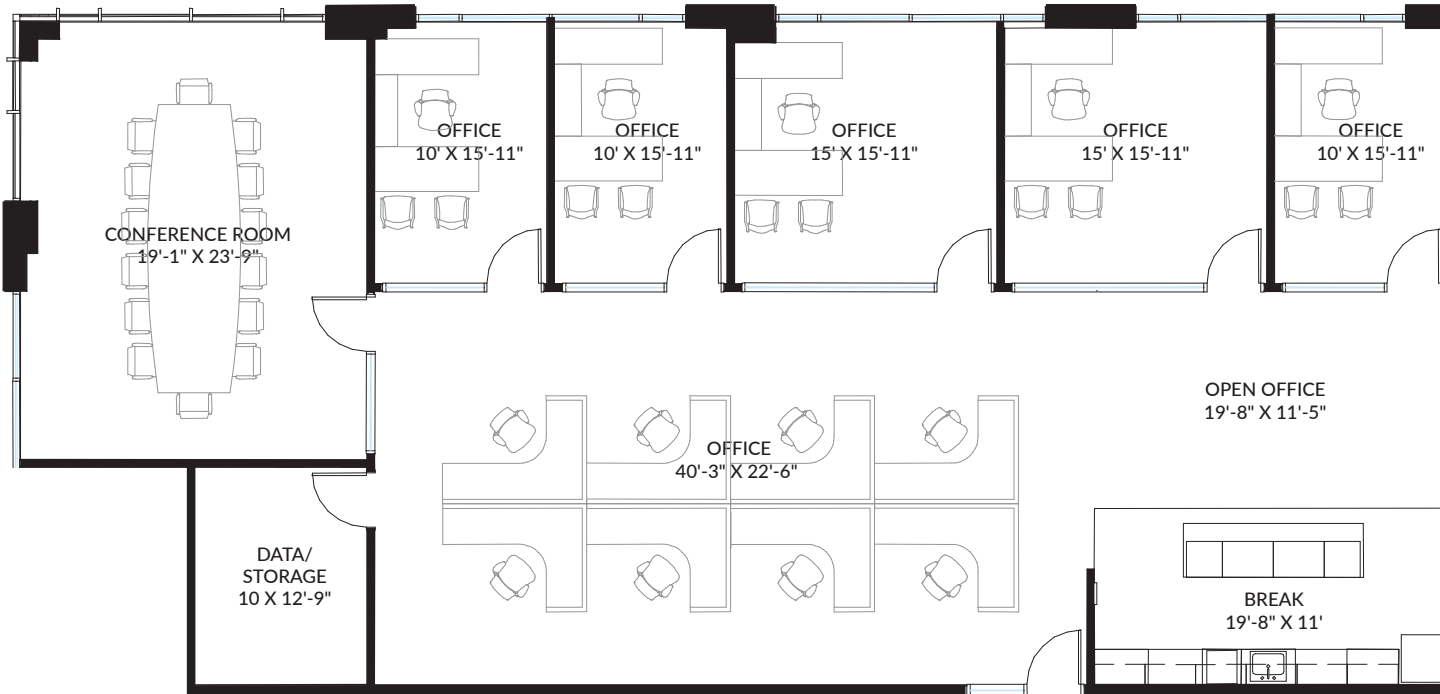

121 Commerce Place *TERRA*
 SH 121/Bellevue Drive
 Plano, Texas 75024

Suite 110
4,087 SF

Leasing Information

Andrew Scudder
 (214) 438-1580
 andrew.scudder@jll.com

Caroline Leary
 (214) 438-3953
 caroline.leary@jll.com