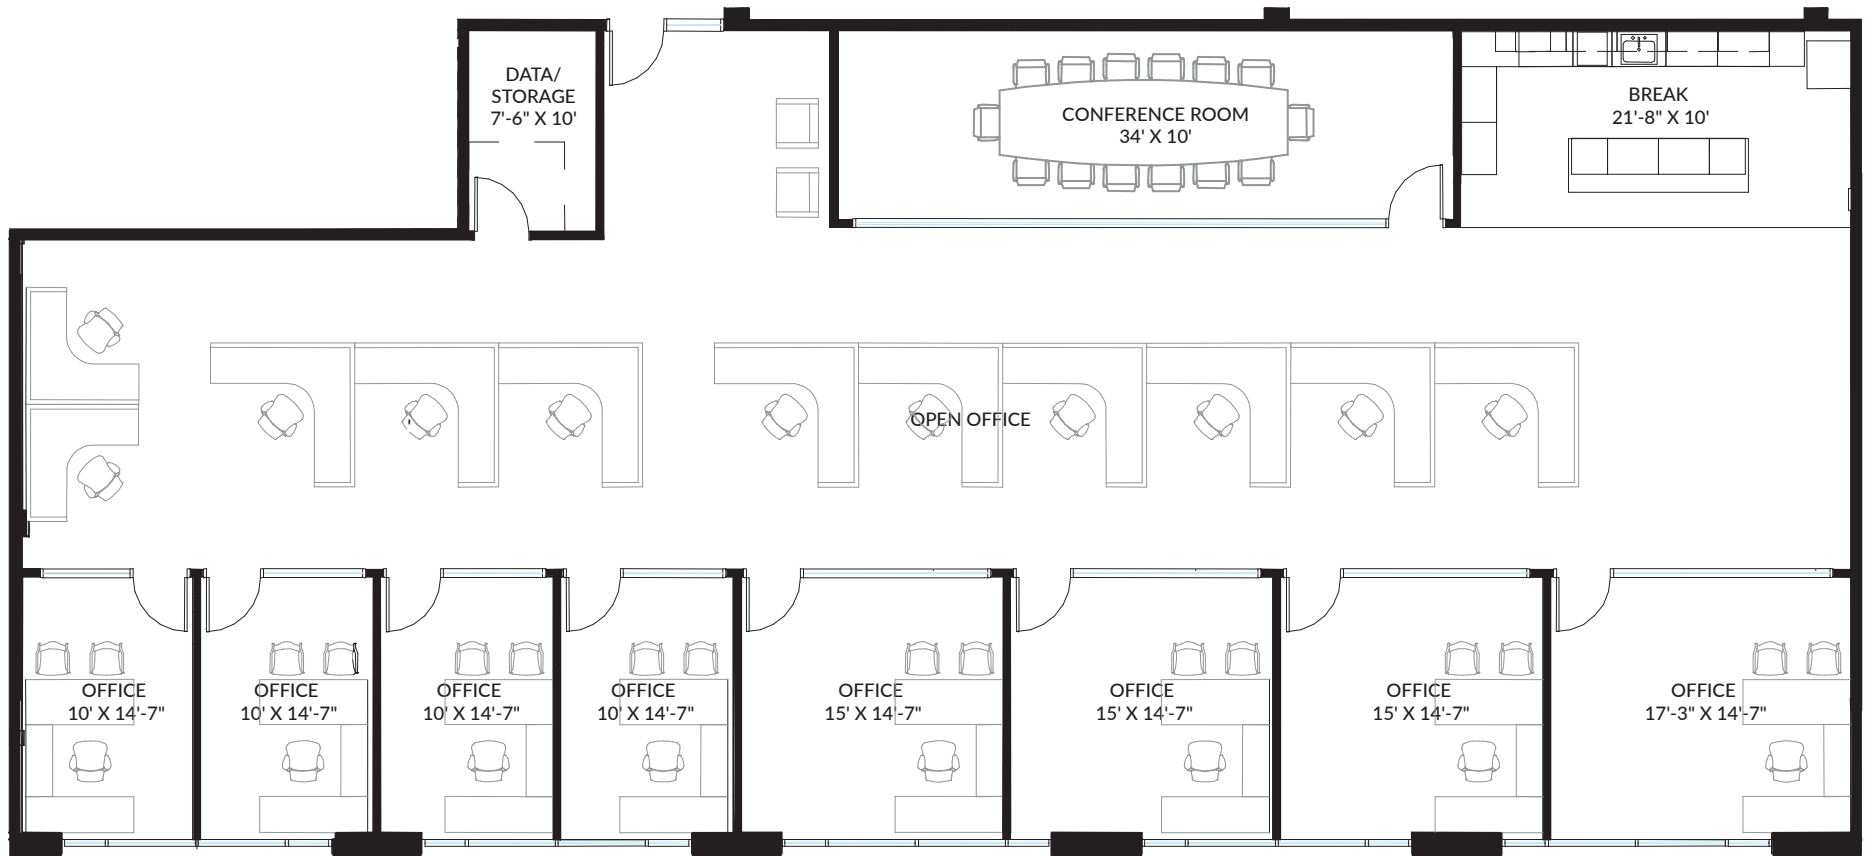

121 Commerce Place *TERRA*
 SH 121/Bellevue Drive
 Plano, Texas 75024

Suite 200
6,220 SF

Leasing Information

Andrew Scudder
 (214) 438-1580
 andrew.scudder@jll.com

Caroline Leary
 (214) 438-3953
 caroline.leary@jll.com