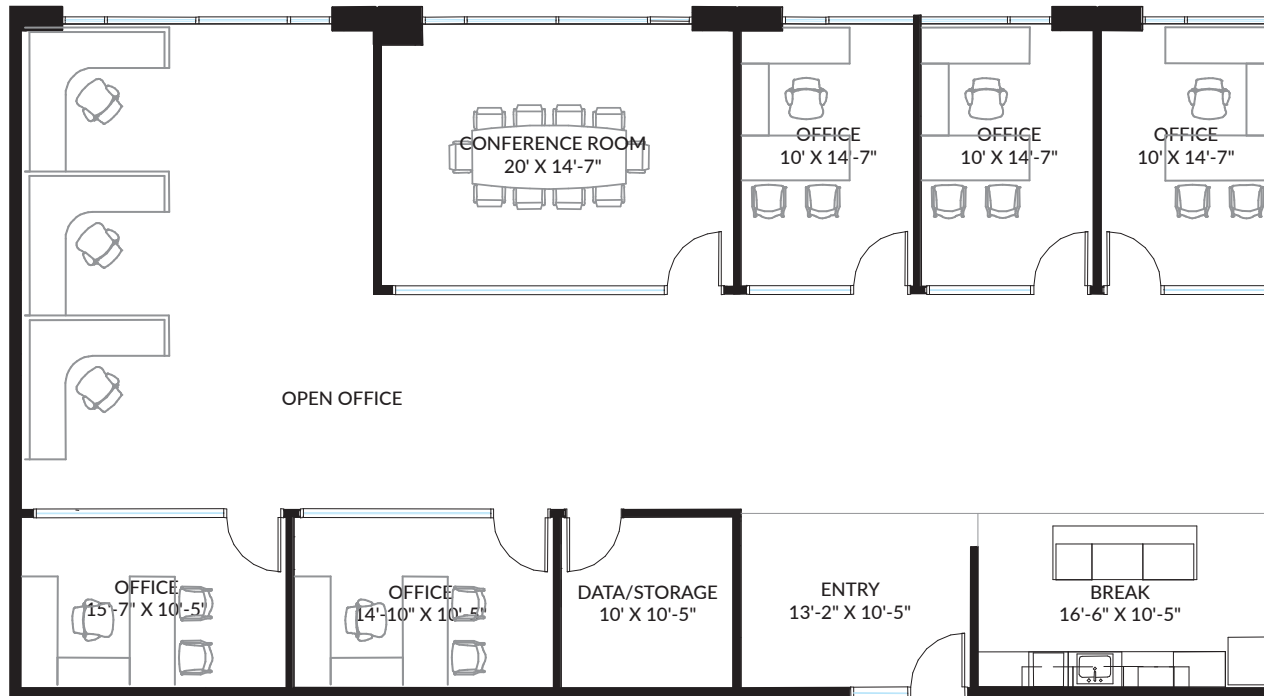

121 Commerce Place *TERRA*
 SH 121/Bellevue Drive
 Plano, Texas 75024

Suite 215
3,739 SF

Leasing Information

Andrew Scudder
 (214) 438-1580
 andrew.scudder@jll.com

Caroline Leary
 (214) 438-3953
 caroline.leary@jll.com