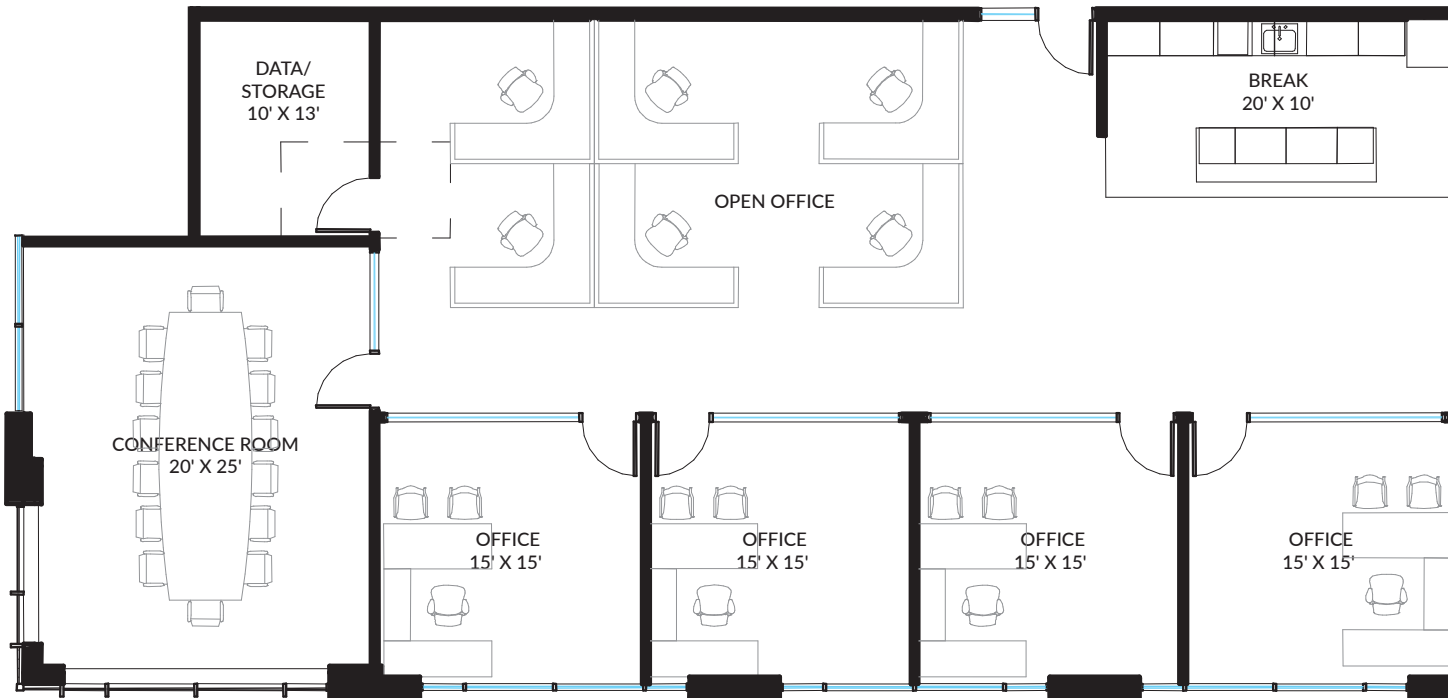

121 Commerce Place AQUA
SH 121/Belleview Drive
Plano, Texas 75024

Suite 110
4,201 SF

Leasing Information

Andrew Scudder
(214) 438-1580
andrew.scudder@jll.com

Caroline Leary
(214) 438-3953
caroline.leary@jll.com